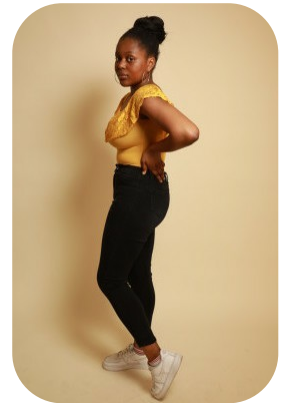

Additional Talents:
BIKE - SWIM - ROLLERSKATE (4 YEARS)
BASKETBALL - (1 YEARS)

FOR ANY INQUIRIES PLEASE CONTACT US

0207 834 66 60 - Office

www.fusionmng.com
cast@fusionmng.com